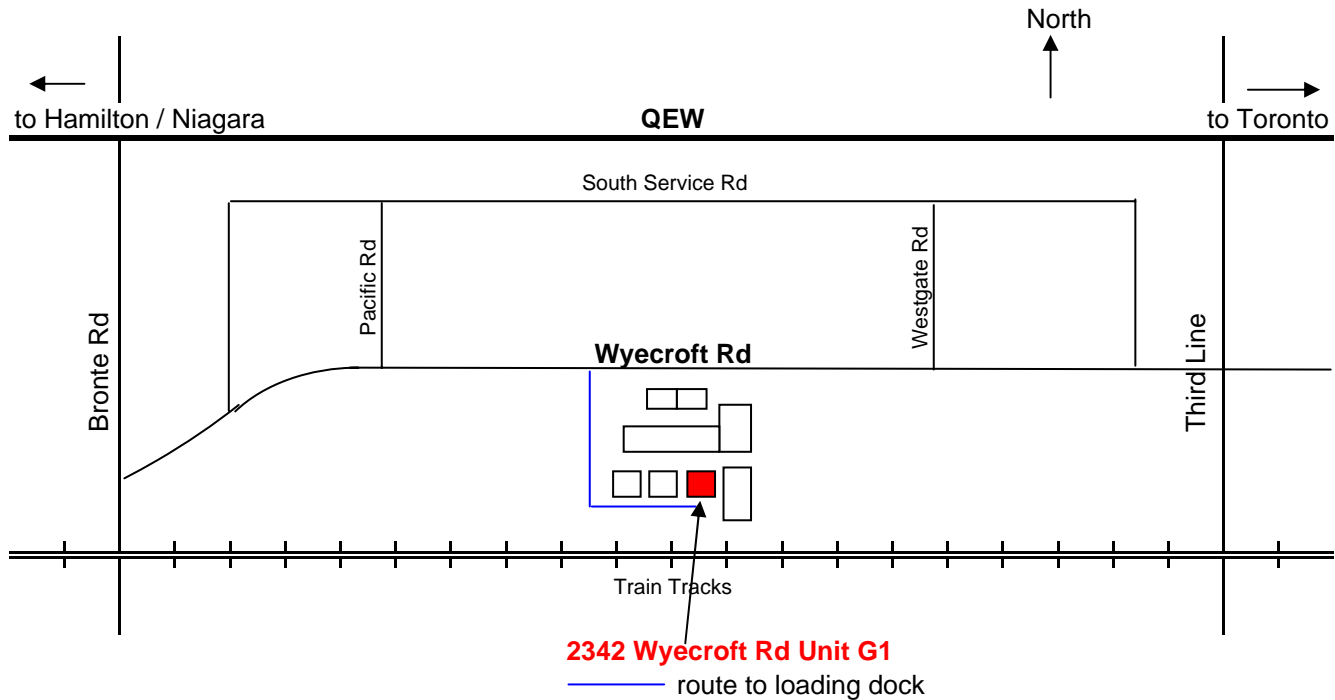

2342 Wyecroft Rd
Unit G1
Oakville ON
Canada L6L 6M1

Phone 905-469-0061
Fax 905-469-0062
Toll Free 1-866-859-5059

Location

2342 Wyecroft Rd is located in a complex called "**Village Auto Care**". We do not have street frontage. We are located at the back (south end) of the complex.

From Toronto Pearson Airport

401 West to 403 West / QEW to Hamilton
Exit at Third Line
Go south on Third Line
Turn right at Wyecroft Rd
Turn left in "Village Auto Care" complex (across from Toyota dealership)

Loading Directions

Trucks will have to back in along back straight-away, right up to our ramp. Our loading door faces west. There is adequate turning room for a trailer in the lot.